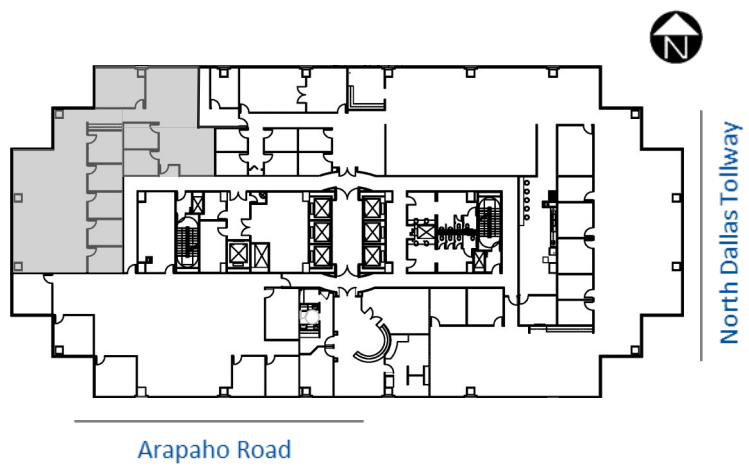

Millennium Tower

15455 North Dallas Parkway, Addison, Texas 75001

Suite 775 - 4,339 rsf

LEASING INFORMATION:

Elliot Prieur 214.273.3333
Allison Johnston 214.273.3322