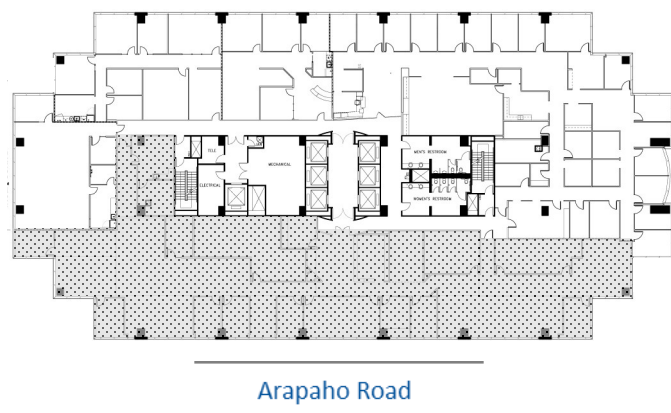

# Millennium Tower

15455 North Dallas Parkway, Addison, Texas 75001

## Suite 1250 - 11,046 rsf