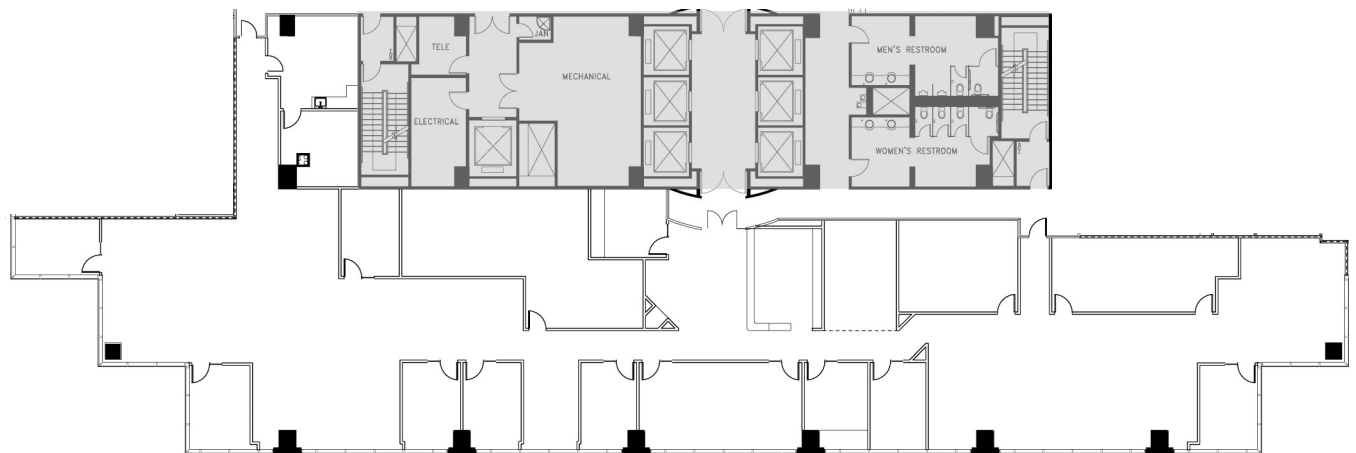

# Millennium Tower

15455 North Dallas Parkway, Addison, Texas 75001

## Suite 1250 - 11,046 rsf