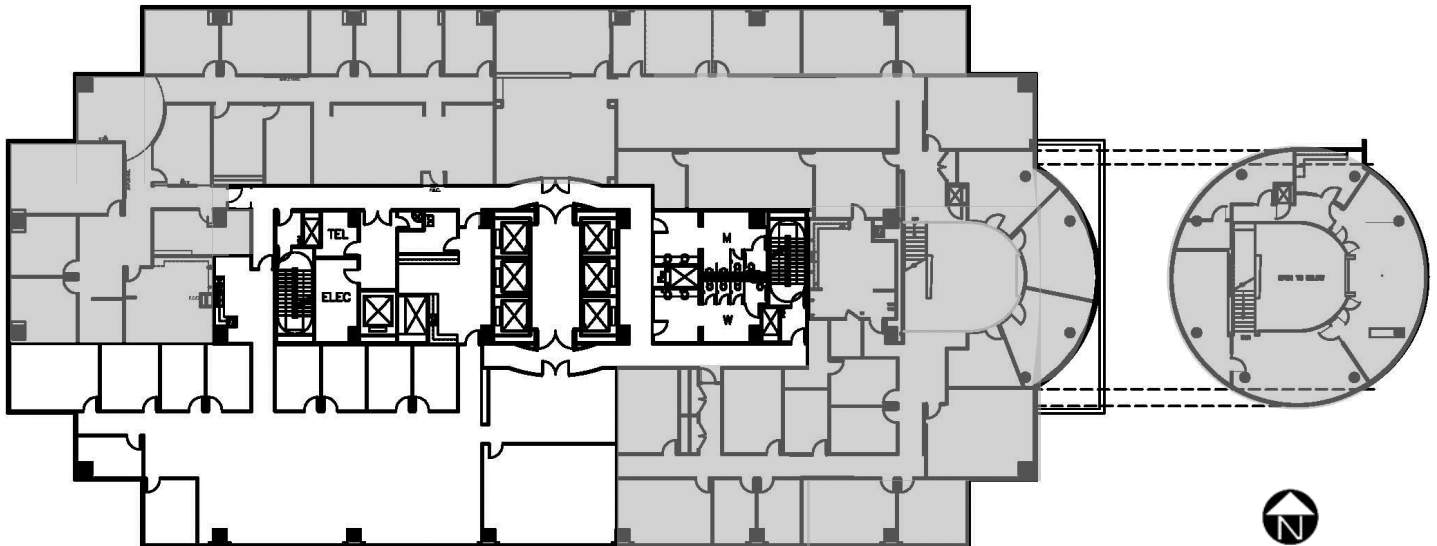

Millennium Tower

15455 North Dallas Parkway, Addison, Texas 75001

Suite 1400/1447 - 21,926 rsf

LEASING INFORMATION:

Elliot Prieur 214.273.3333

Allison Johnston 214.273.3322