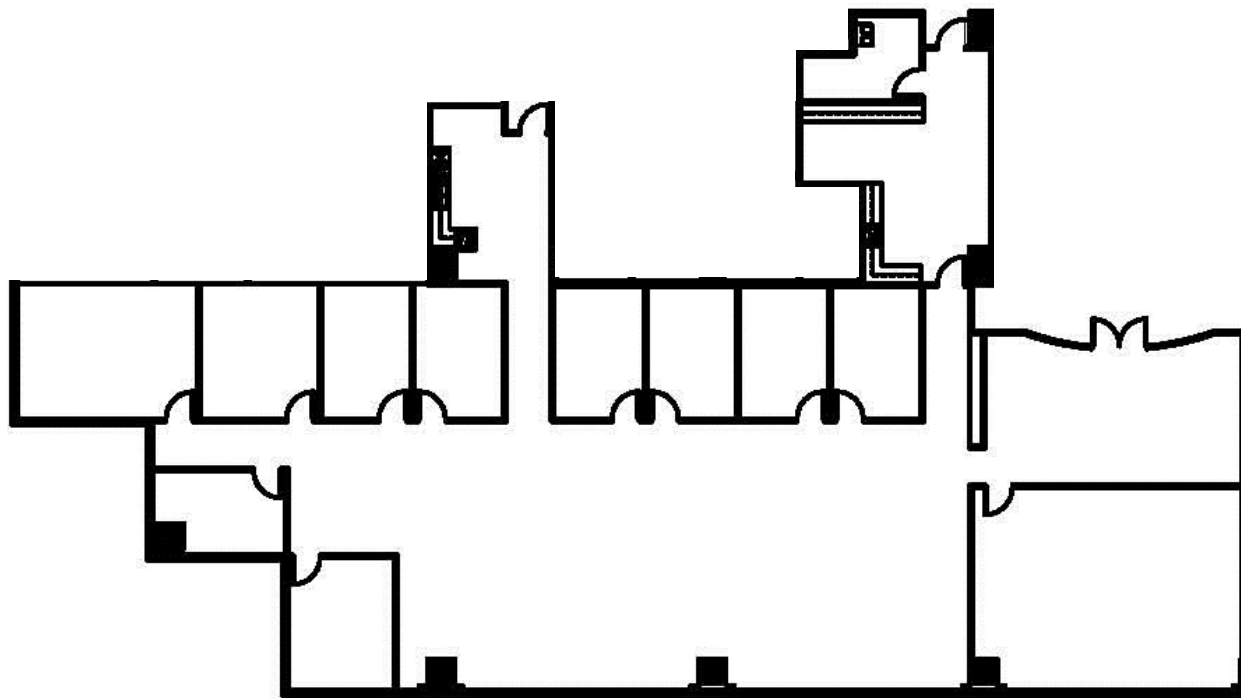

Millennium Tower

15455 North Dallas Parkway, Addison, Texas 75001

Suite 1450 - 7,411 rsf

LEASING INFORMATION:

Elliot Prieur 214.273.3333
Allison Johnston 214.273.3322