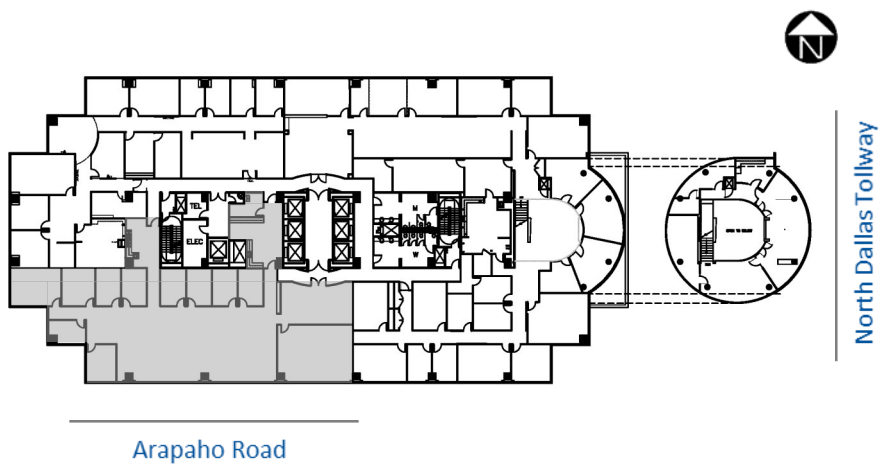

Millennium Tower

15455 North Dallas Parkway, Addison, Texas 75001

Suite 1450 - 7,411 rsf

LEASING INFORMATION:

Elliot Prieur 214.273.3333
Allison Johnston 214.273.3322