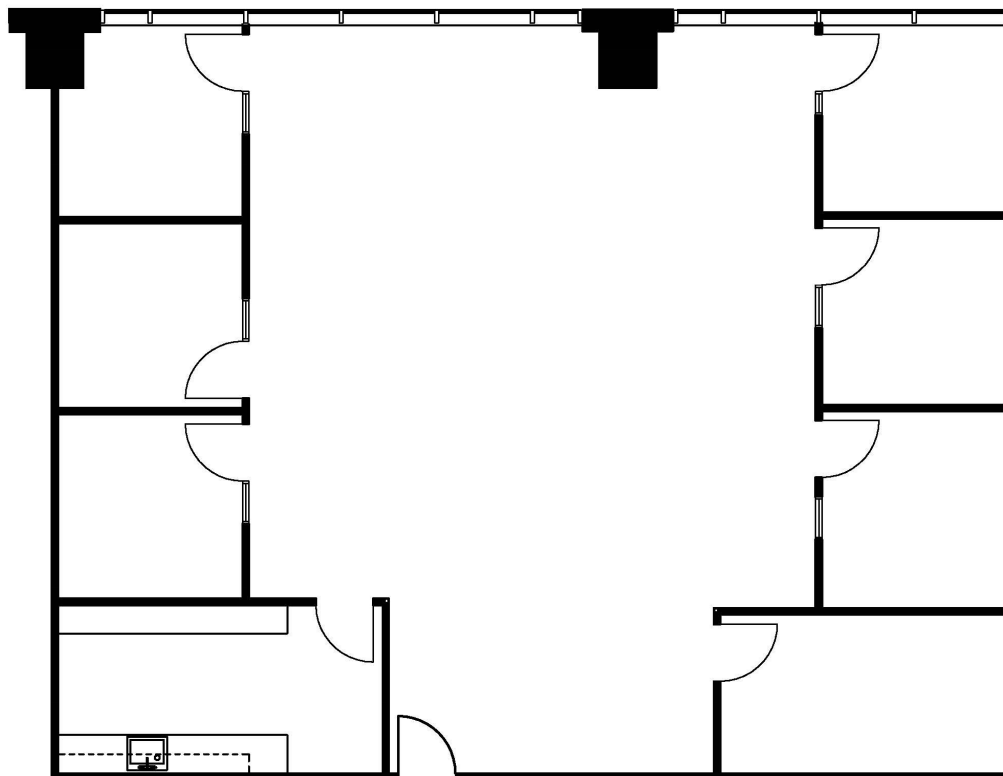

Millennium Tower

15455 North Dallas Parkway, Addison, Texas 75001

Suite 475 - 2,387 rsf

LEASING INFORMATION:

Elliot Prieur 214.273.3333
Allison Johnston 214.273.3322