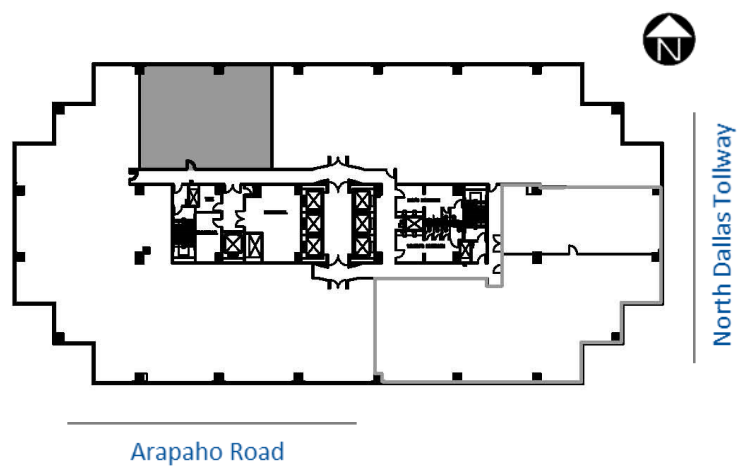

Millennium Tower

15455 North Dallas Parkway, Addison, Texas 75001

Suite 475 - 2,387 rsf

LEASING INFORMATION:

Elliot Prieur 214.273.3333
Allison Johnston 214.273.3322