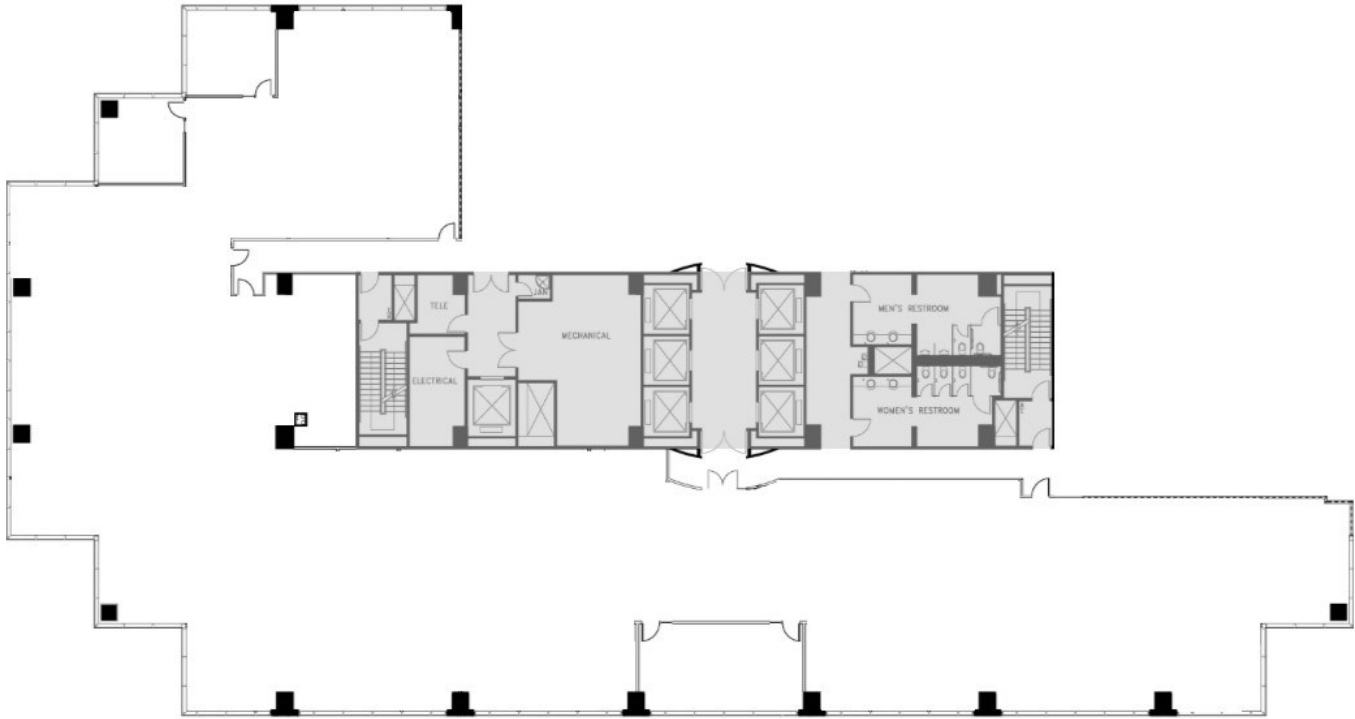

Millennium Tower

15455 North Dallas Parkway, Addison, Texas 75001

Suite 1250 - 15,870 rsf

LEASING INFORMATION:

Elliot Prieur 214.273.3333
Allison Johnston 214.273.3322